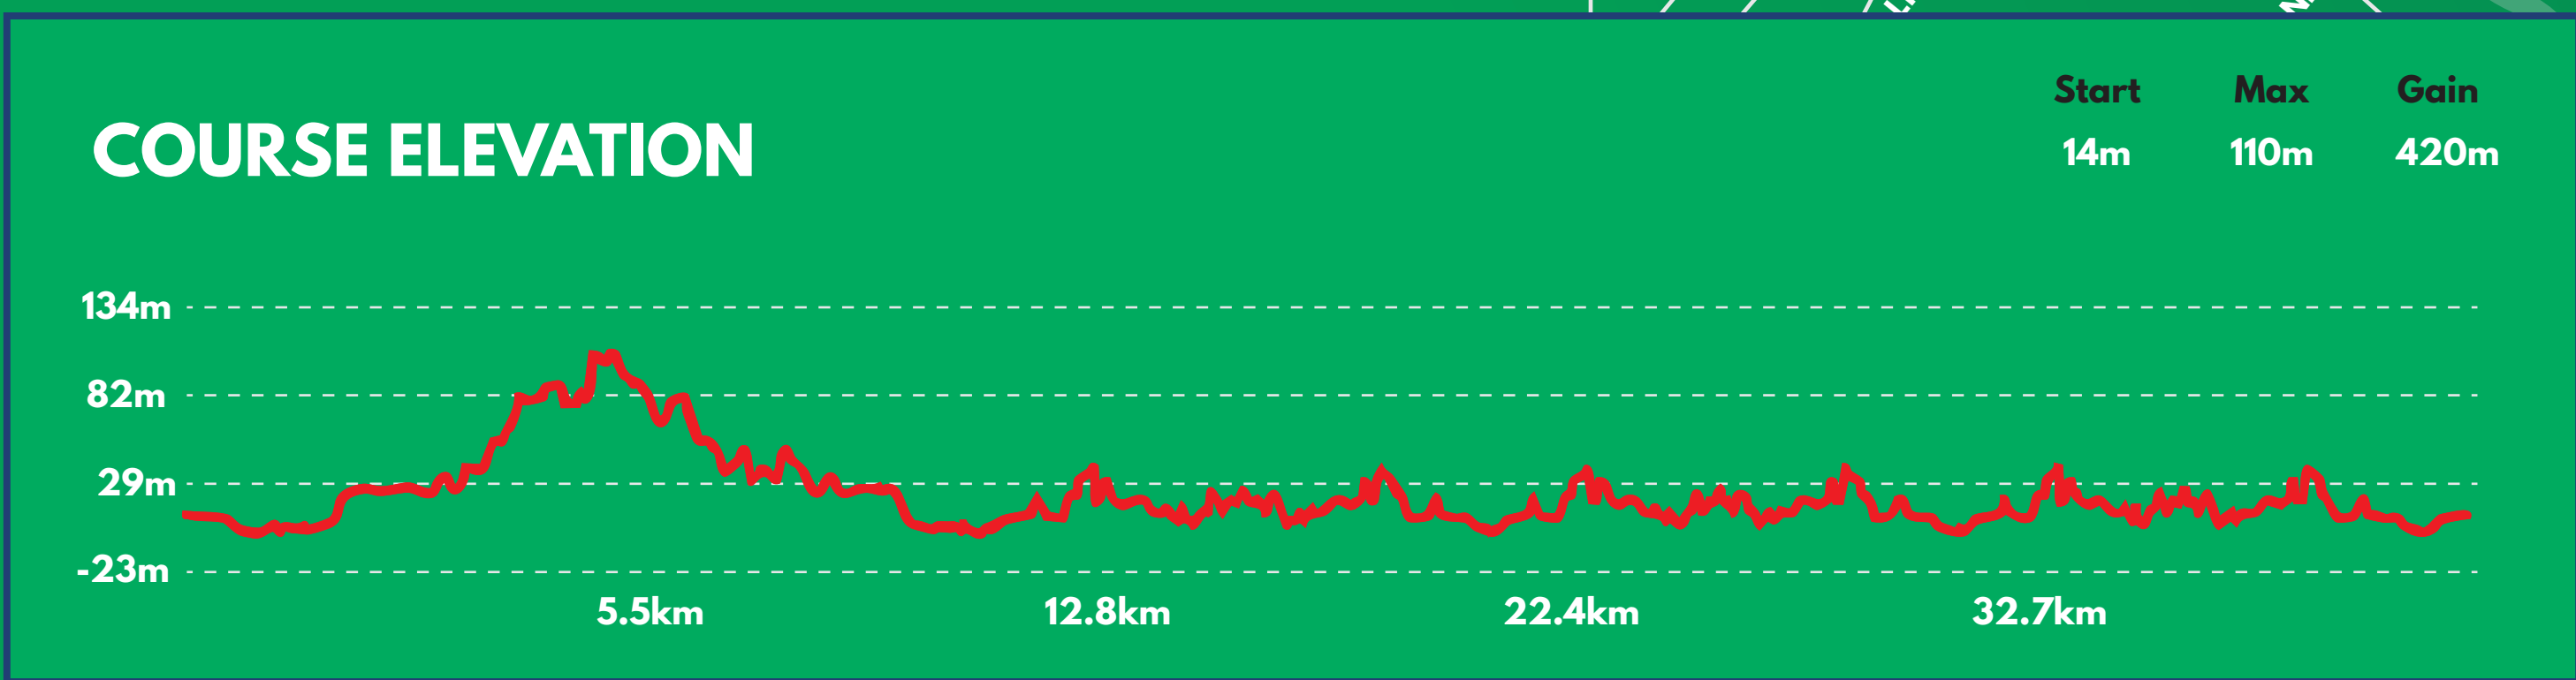

Hobart Airport
MARATHON
 Festival

42.2KM MARATHON LAP 1 COURSE MAP

Hobart Airport
MARATHON
 Festival

42.2KM MARATHON LAPS 2 & 3 COURSE MAP