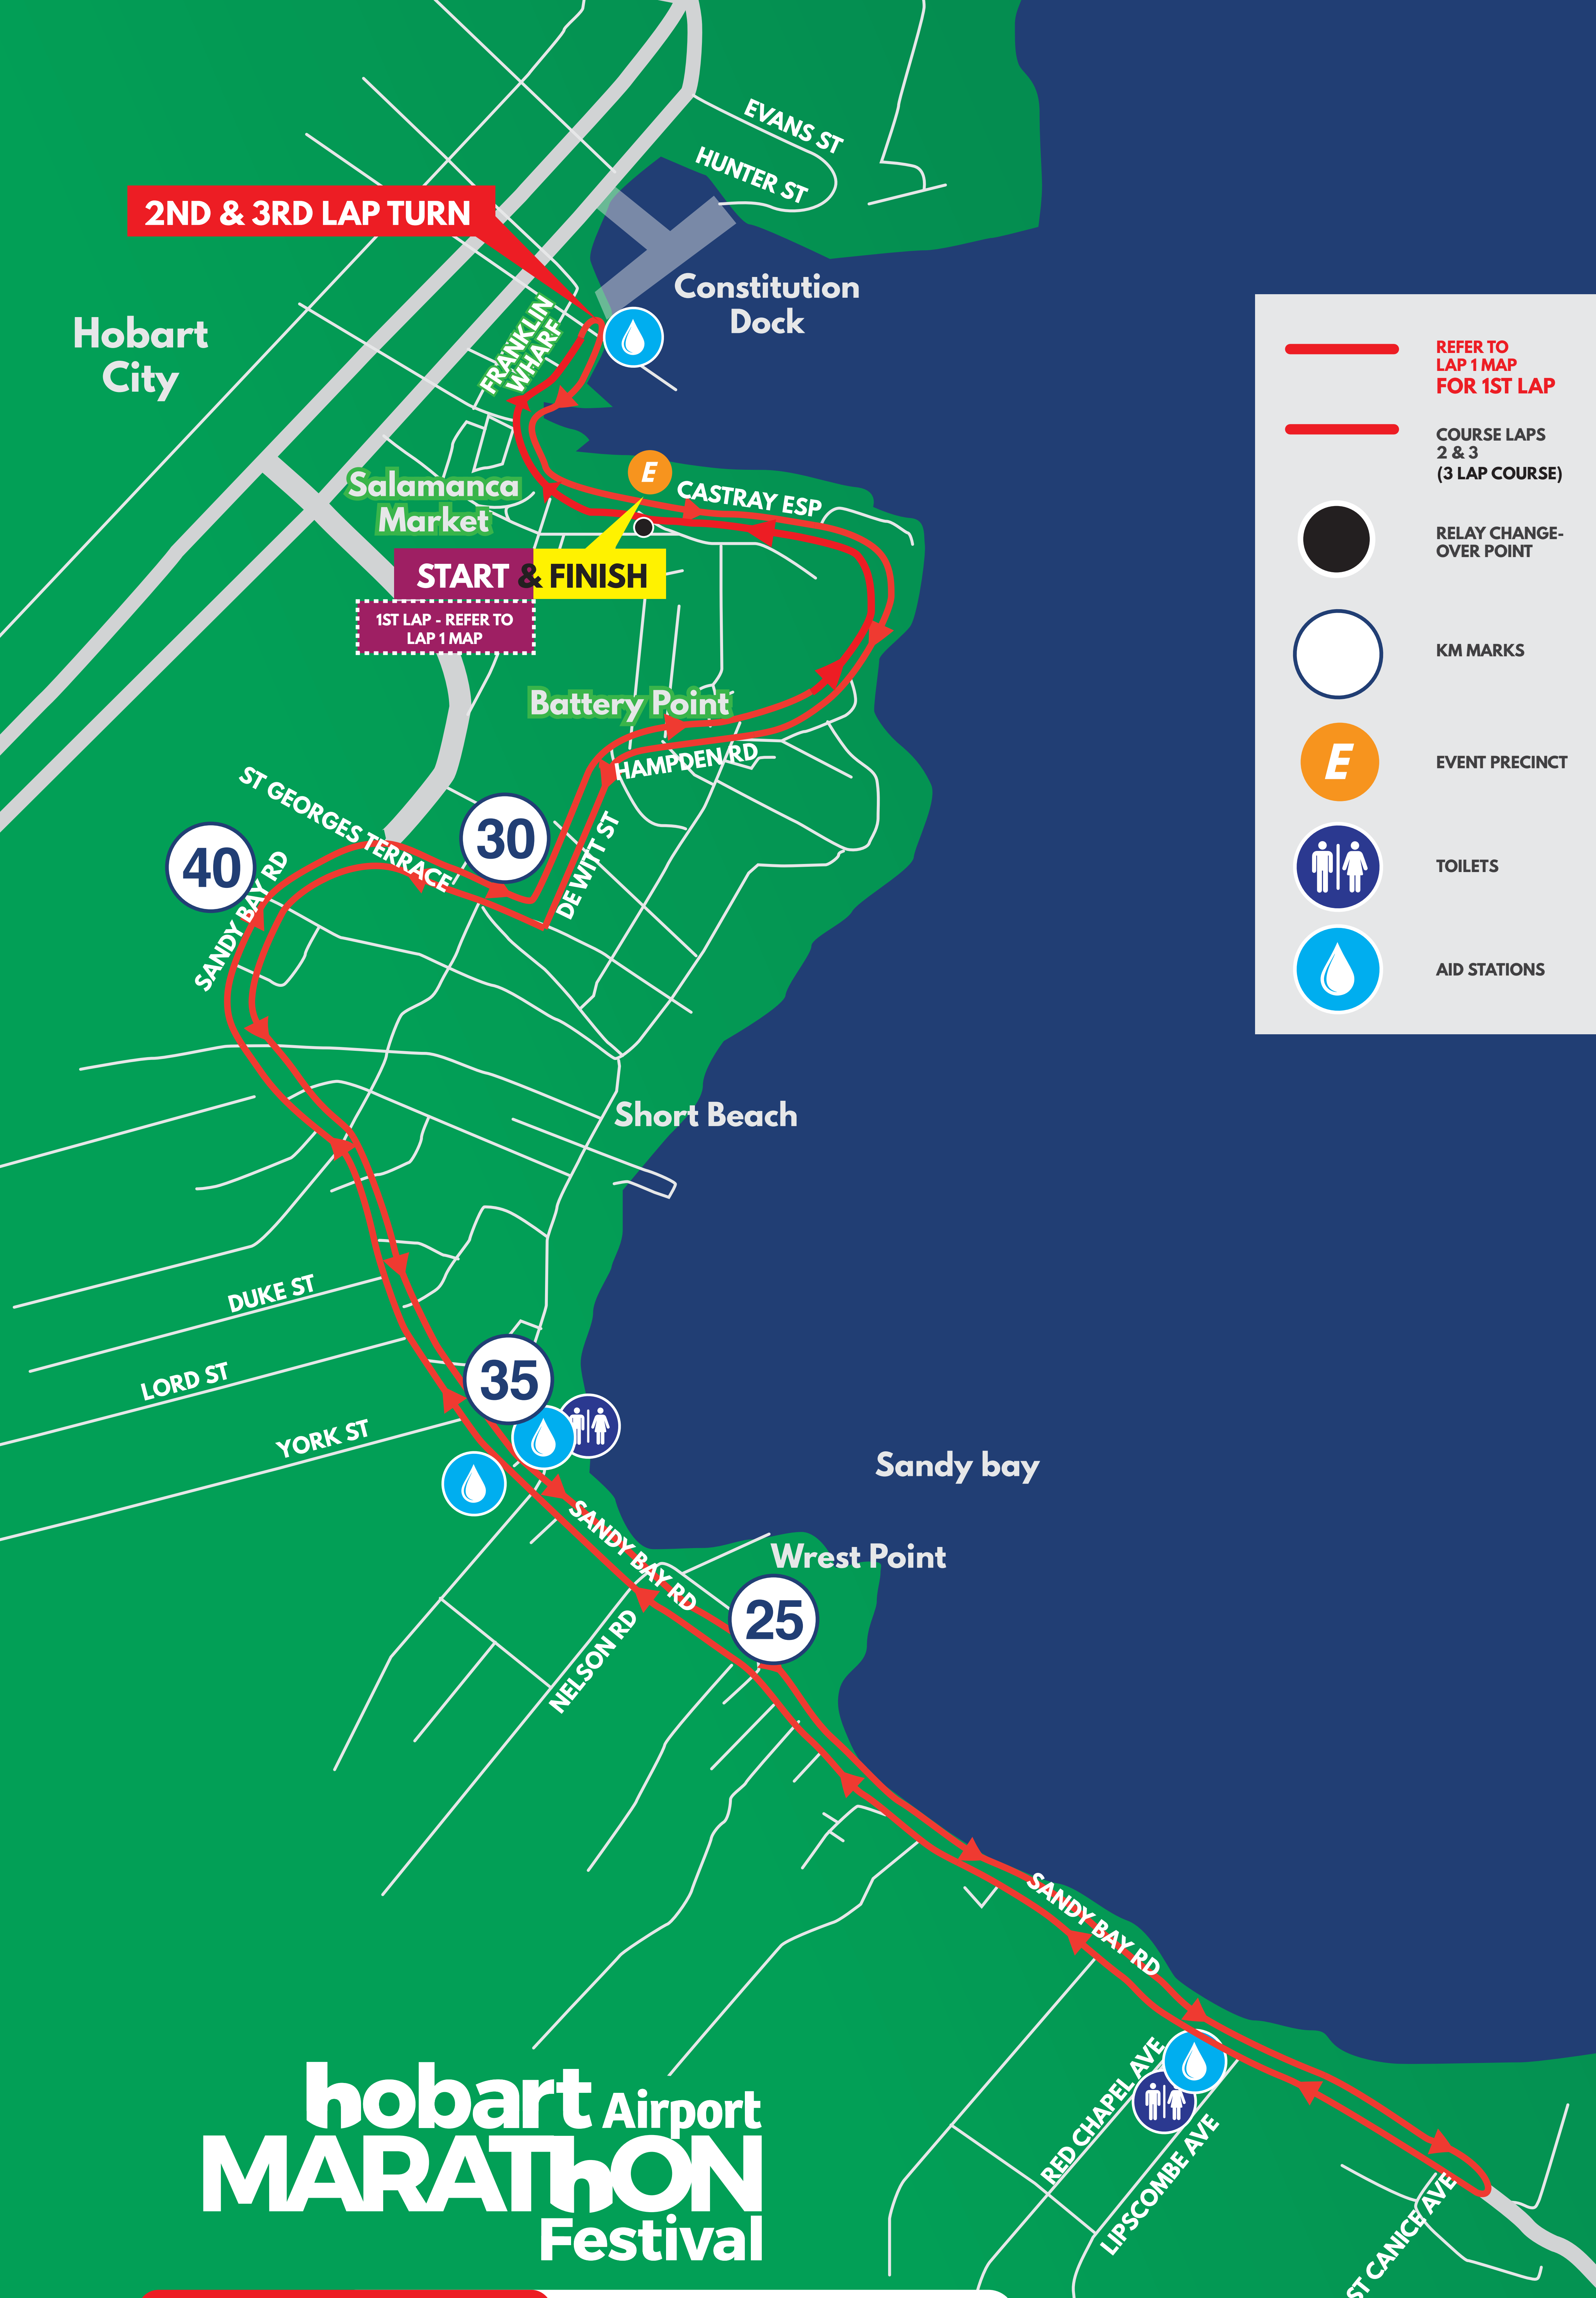

5

Botanical Gardens

Tasman Bridge

Hobart City

Salamanca Market

START & FINISH

Battery Point

Short Beach

Sandy bay

Wrest Point

hobart Airport MARATHON Festival

42.2KM MARATHON LAP 1 COURSE MAP

-  COURSE (1ST LAP)
-  RELAY CHANGE-OVER POINT
-  KM MARKS
-  EVENT PRECINCT
-  TOILETS
-  AID STATIONS

10

20

15

-  REFER TO LAP 1 MAP FOR 1ST LAP
-  COURSE LAPS 2 & 3 (3 LAP COURSE)
-  RELAY CHANGE-OVER POINT
-  KM MARKS
-  EVENT PRECINCT
-  TOILETS
-  AID STATIONS

2ND & 3RD LAP TURN

START & FINISH

1ST LAP - REFER TO LAP 1 MAP

42.2KM MARATHON LAPS 2 & 3 COURSE MAP

hobart Airport MARATHON Festival