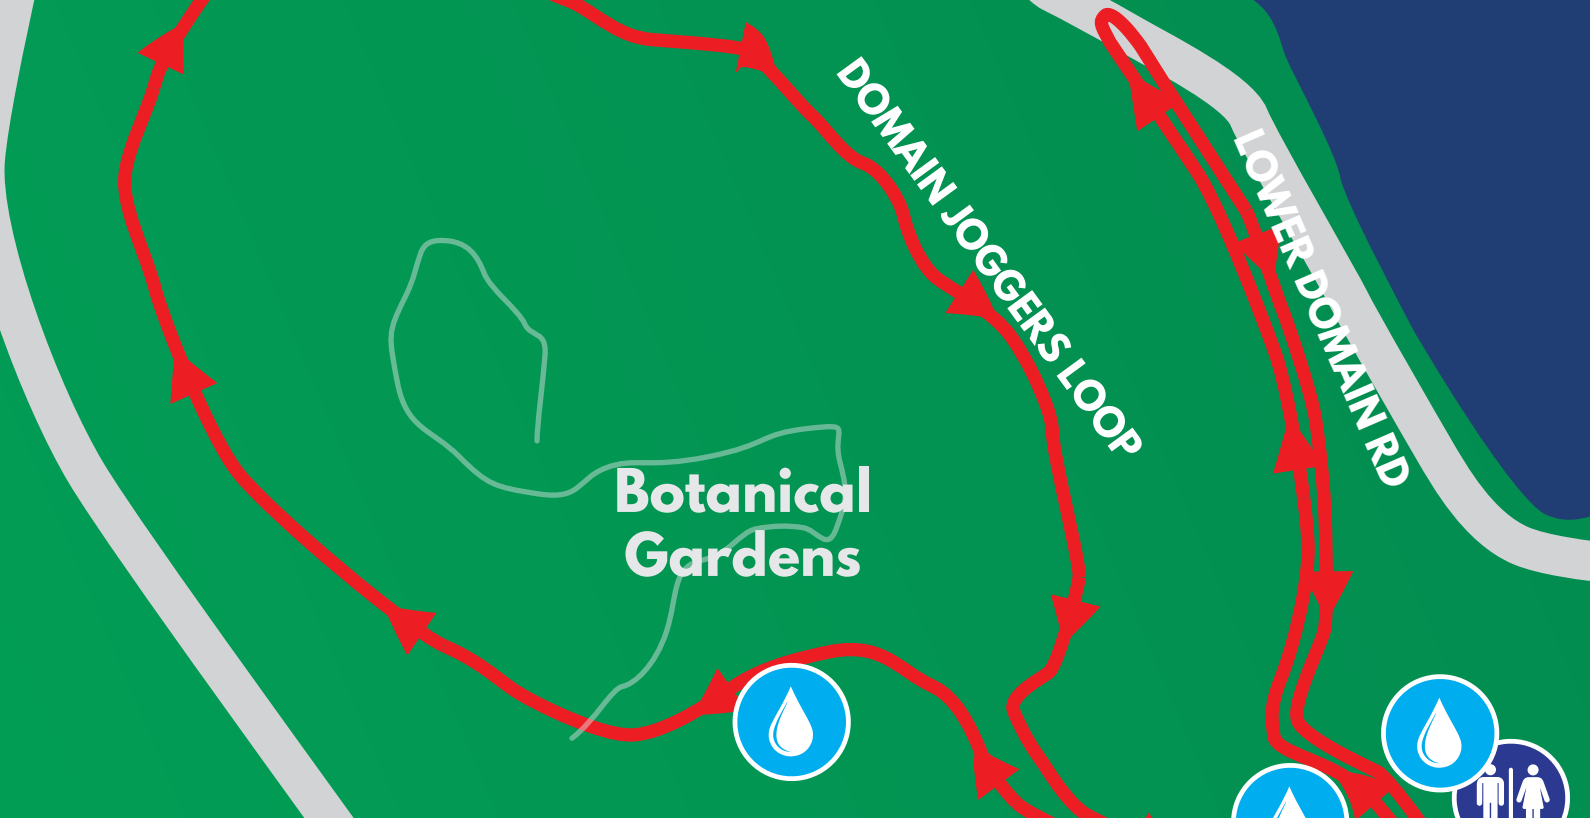

5

Botanical Gardens

Tasman Bridge

Hobart City

Salamanca Market

START & FINISH

Battery Point

Short Beach

Sandy bay

Wrest Point

hobart Airport MARATHON Festival

42.2KM MARATHON LAP 1 COURSE MAP

-  COURSE (1ST LAP)
-  RELAY CHANGE-OVER POINT
-  KM MARKS
-  EVENT PRECINCT
-  TOILETS
-  AID STATIONS

10

20

15

-  REFER TO LAP 1 MAP FOR 1ST LAP
-  COURSE LAPS 2 & 3 (3 LAP COURSE)
-  RELAY CHANGE-OVER POINT
-  KM MARKS
-  EVENT PRECINCT
-  TOILETS
-  AID STATIONS

2ND & 3RD LAP TURN

START & FINISH

1ST LAP - REFER TO LAP 1 MAP

42.2KM MARATHON LAPS 2 & 3 COURSE MAP

hobart Airport MARATHON Festival